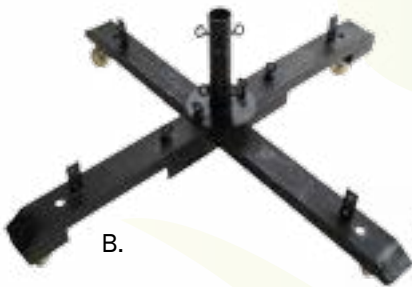

Enhancements & Accessories

A.

B.