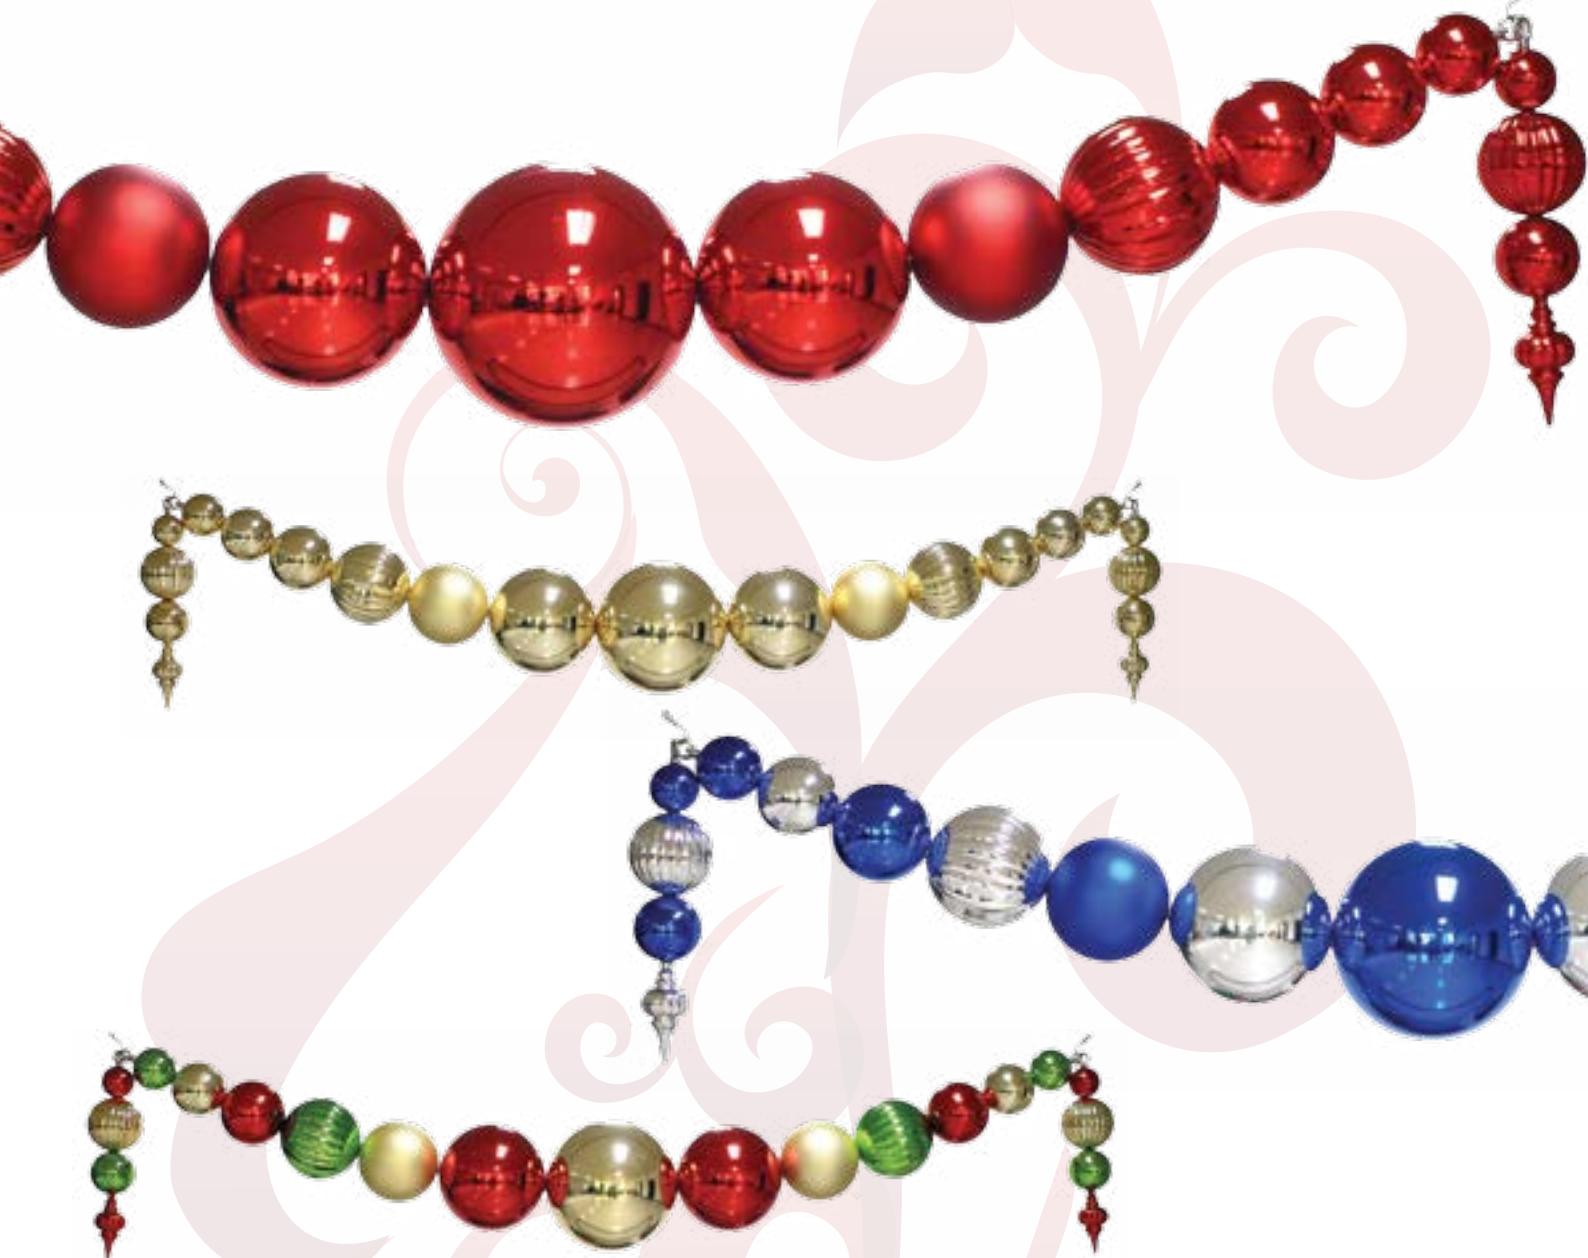

Ornament Garland Swag

Each strand has ornaments ranging in size from 250MM to 80MM.

Item #	Description	Size	Case
59-1186-6R	Classic & Satin Red	6' with 15" drops	1
59-1186-6G	Classic & Satin Gold	6' with 15" drops	1
59-1186-6RGG	Classic & Satin Red, Gold, Apple Green	6' with 15" drops	1
59-1186-6BS	Classic & Satin Blue, Silver	6' with 15" drops	1
59-1186-8R	Classic & Satin Red	6' with 24" drops	1
59-1186-8G	Classic & Satin Gold	6' with 24" drops	1
59-1186-8RGG	Classic & Satin Red, Gold, Apple Green	6' with 24" drops	1
59-1186-8BS	Classic & Satin Blue, Silver	6' with 24" drops	1