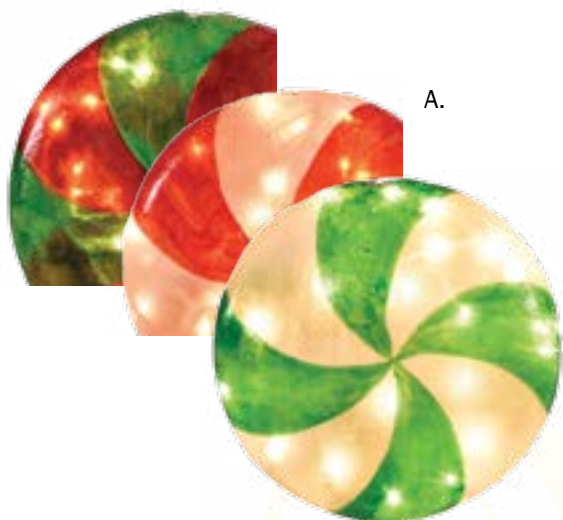

Santa

The fun of Santa Claus is evident in these Santa themed illuminated decorations. From climbing your chimney to hanging in a window, they make a fanciful addition to any decor. Made from strong, weather resistant fiberglass that won't crack or chip when exposed to the weather.

Item #	Description	Size	# lights	Weight
57-1048	Santa Boots	15"	25	8
57-1045	Santa on the Moon	26"	70	11
57-1043	Climbing Santa	25"	50	11
57-1092	Santa Claus	34"	70	20
57-1093	Mrs. Claus	31.5"	70	15

Candyland

Our gingerbread grouping makes it fun and exciting for kids and adults alike. Made from durable fiberglass that is weather and chip resistant.

6' Man

Item #	Description	Size	# lights	Weight
57-1082	Gingerbread Girl	31" x 20" x 6"	70	11
57-1091	Gingerbread House	44" x 32" x 11.75"	150	44
57-1081	Gingerbread Boy	31" x 20" x 6"	70	11