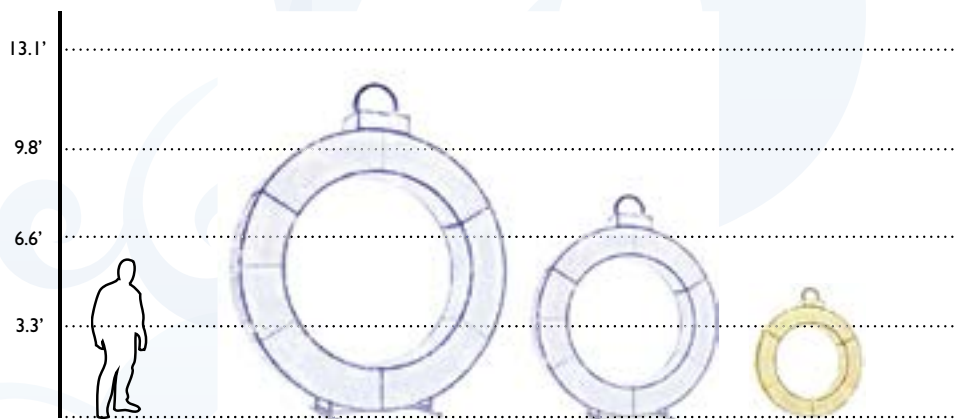

Monte Carlo Ornament

Item #	Description	# Lights	Size
67-1000-118-LED	Large 3D Illuminated Ornament - Gold	1902	11.8' x 9.8' x 1.5'
67-1000-077-LED	Medium 3D Illuminated Ornament - Gold	1128	7.7' x 6.6' x 1'
67-1000-046-LED	Small 3D Illuminated Ornament - Gold	396	4.6' x 3.9' x 7"
67-1000-118-PW-LED	Large 3D Illuminated Ornament - Pure White	1902	11.8' x 9.8' x 1.5'
67-1000-077-PW-LED	Medium 3D Illuminated Ornament - Pure White	1128	7.7' x 6.6' x 1'
67-1000-046-PW-LED	Small 3D Illuminated Ornament - Pure White	396	4.6' x 3.9' x 7"