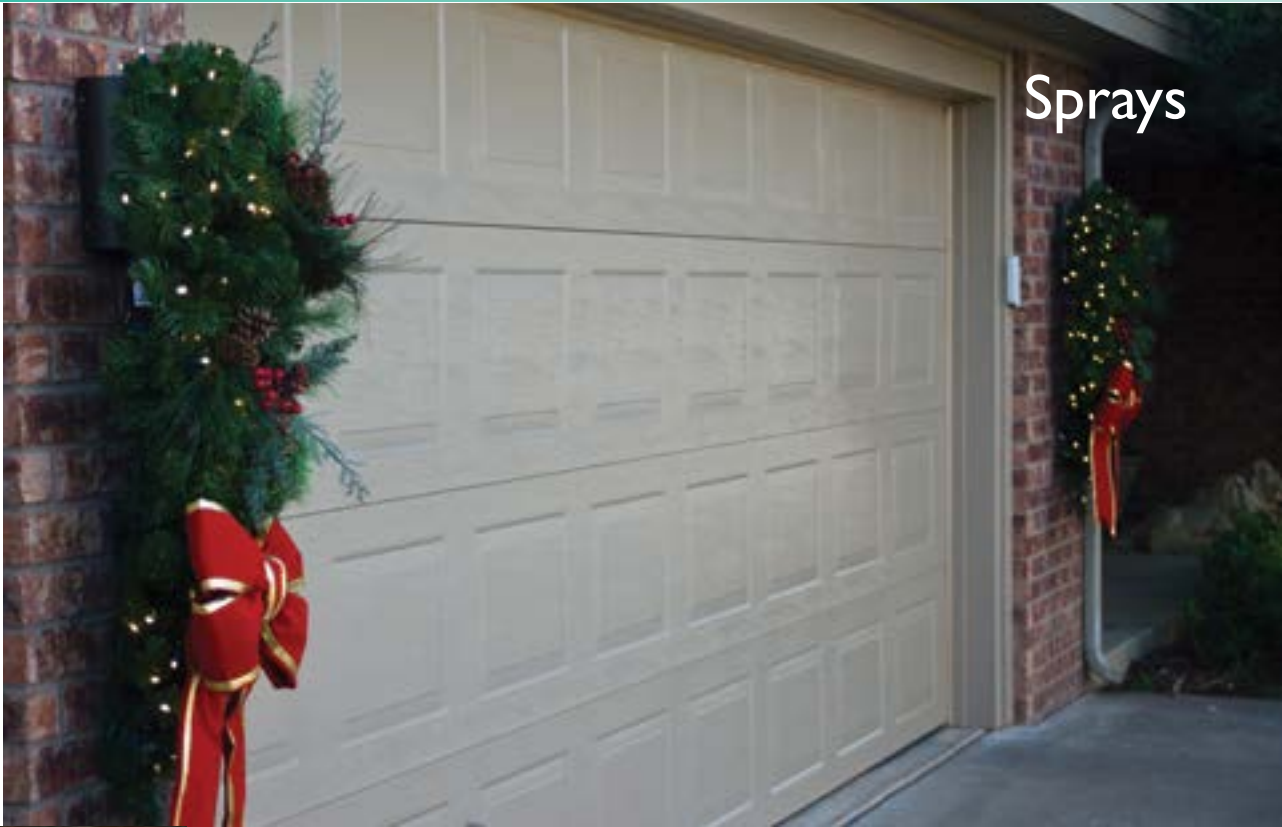

Sprays

Item #	Description	Size	Tips	# of Lights	Case Pack
SPRUL36	Unlit Spray	36"	180	N/A	2
SPRUL48	Unlit Spray	48"	266	N/A	2
SPRLED36	Pre-lit Spray	36"	180	100	2
SPRLED48	Pre-lit Spray	48"	266	150	2